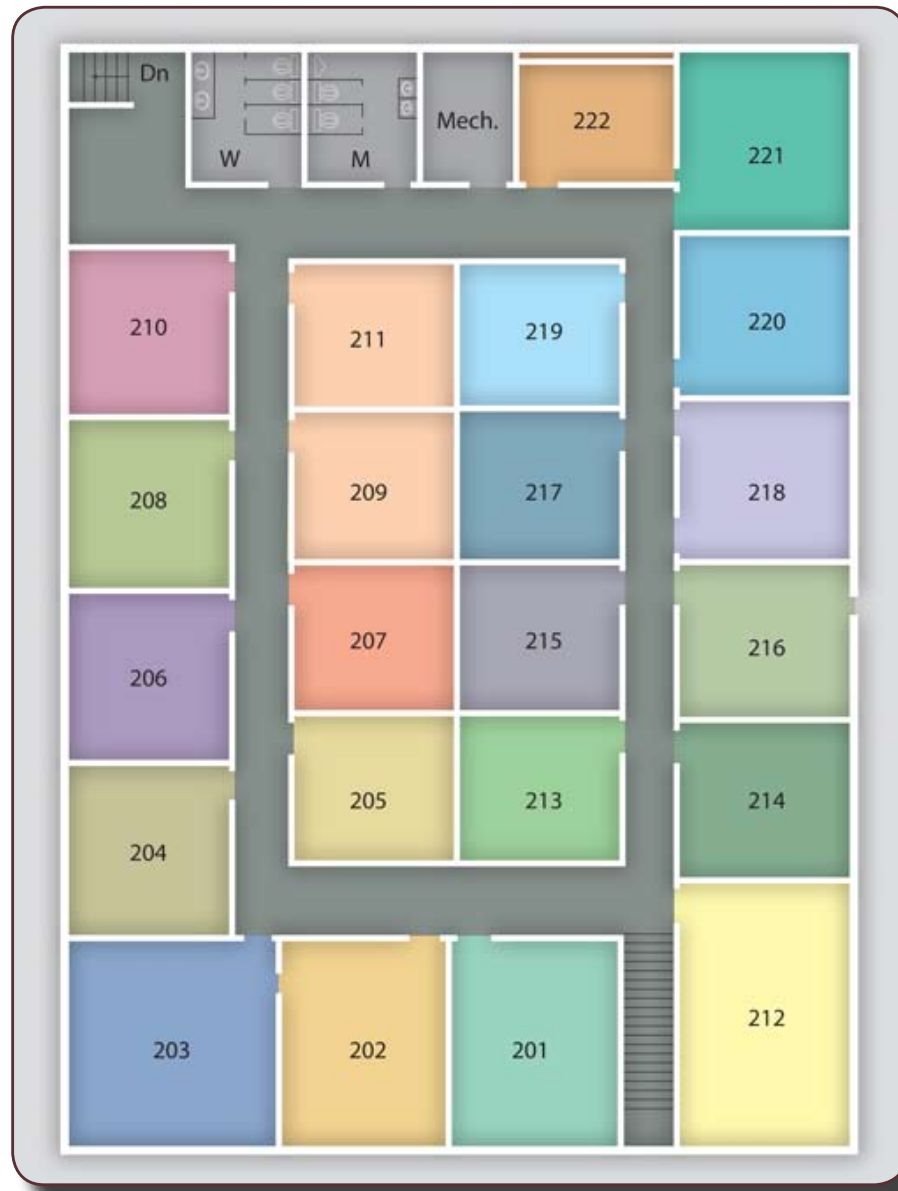

## BUELLTON, CA

Small office spaces available, conveniently located on the east side of Buellton on the way to the Santa Ynez Valley. This center is centrally located with the Santa Ynez Valley to the east, Goleta/Santa Barbara to the south, Lompoc to the west, and Santa Maria to the north. Office spaces range from approximately 200 to 300 SF. Includes *free wireless internet*.

### PROPERTY DETAILS

- Suite Sizes: 200-300 SF approx.
- Lease Prices: Varies, see Page 2
- Lease Term: 1 - 3 Years
- Utilities: Electric & Gas Included
- Zoning: CR General Commercial
- Parking: Common
- HVAC: Central AC
- Restrooms: Common M&W

### AVAILABLE SUITES

(1-3 Year Lease. Sizes are approximate.)

---

---

---

The information contained in this flyer has been obtained from sources believed reliable. While we do not doubt its accuracy, we do not guarantee it.