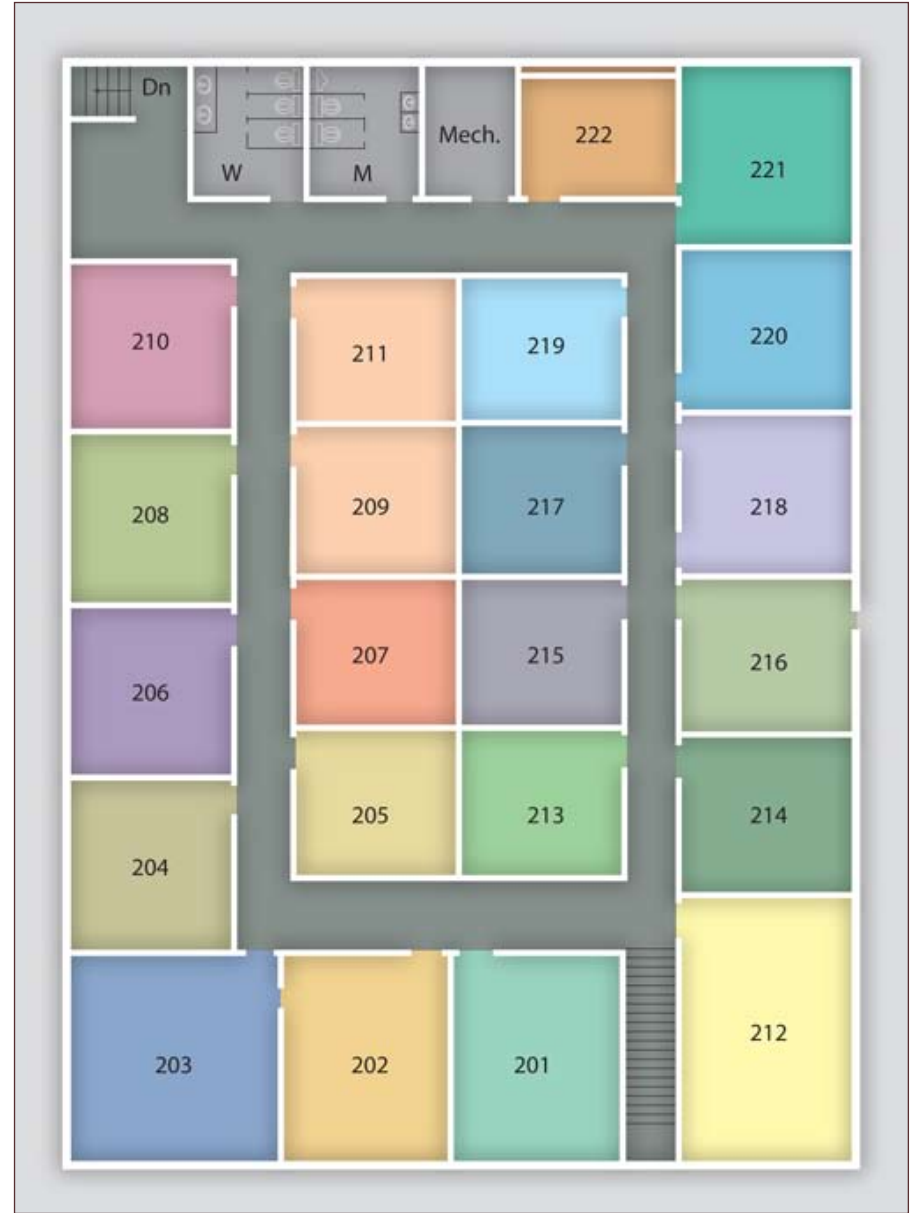

FOR LEASE

Small Office Suites

TERRI THIELST
O: 805.688.5333 / C: 805.680.2279
terri@BattagliaRE.com

270 E Highway 246

BUELLTON, CA

Small office spaces available, conveniently located on the east side of Buellton on the way to the Santa Ynez Valley. This center is centrally located with the Santa Ynez Valley to the east, Goleta/Santa Barbara to the south, Lompoc to the west, and Santa Maria to the north. Office spaces range from approximately 200 to 300 SF. Includes *free wireless internet*.

PROPERTY DETAILS

- Suite Sizes: 200-300 SF approx.
- Lease Prices: Varies, call for details
- Lease Term: 1 - 3 Years
- Utilities: Electric & Gas Included
- Zoning: CR General Commercial
- Parking: Common
- HVAC: Central AC
- Restrooms: Common M&W