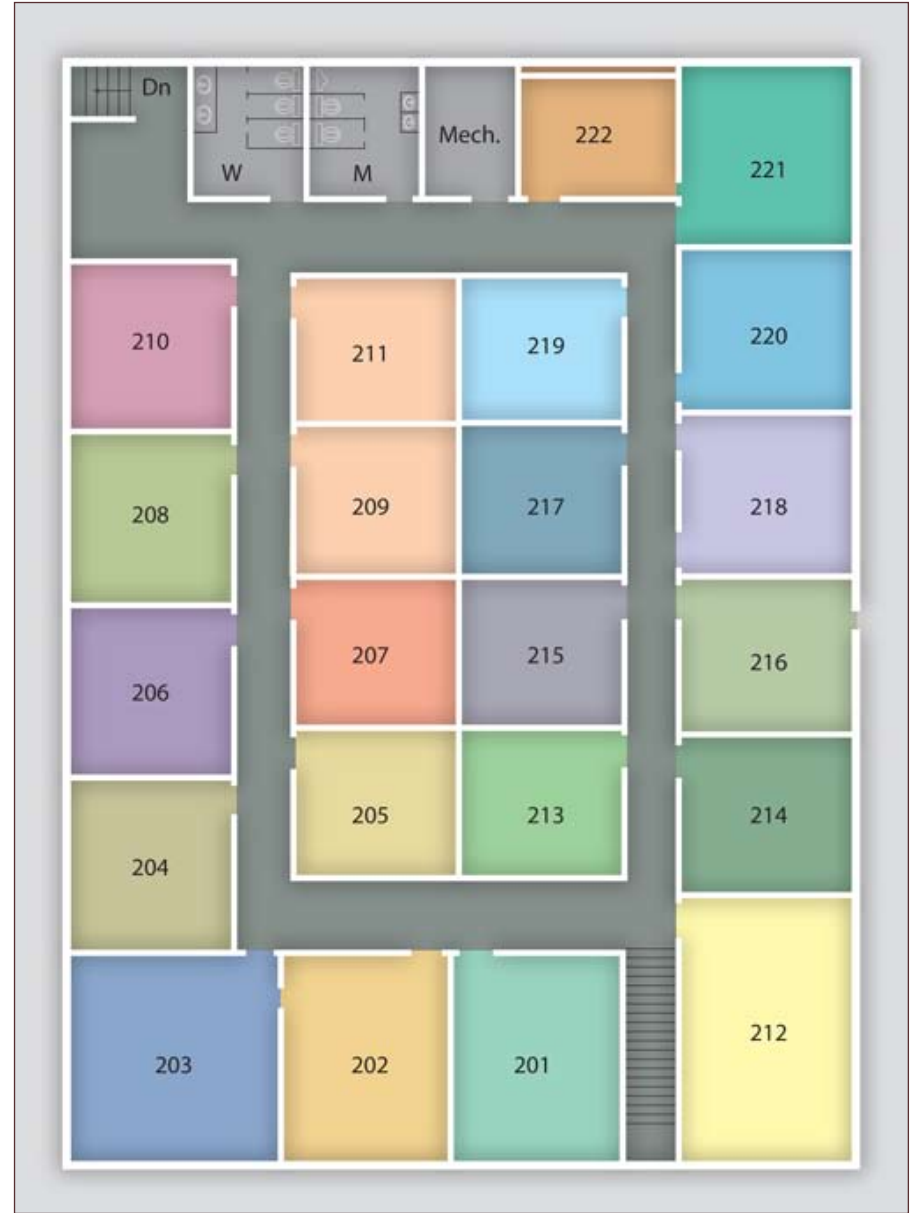

FOR LEASE

Small Office Suites

TERRI THIELST
O: 805.688.5333 / C: 805.680.2279
terri@BattagliaRE.com

270 E Highway 246

BUELLTON, CA

Small office spaces available, conveniently located on the east side of Buellton on the way to the Santa Ynez Valley. This center is centrally located with the Santa Ynez Valley to the east, Goleta/Santa Barbara to the south, Lompoc to the west, and Santa Maria to the north. Office spaces range from approximately 200 to 300 SF. Includes *free wireless internet*.

PROPERTY DETAILS

- Suite Sizes: 200-300 SF approx.
- Lease Prices: Varies, call for details
- Lease Term: 1 - 3 Years
 - Utilities: Electric & Gas Included
 - Zoning: CR General Commercial
 - Parking: Common
 - HVAC: Central AC
 - Restrooms: Common M&W